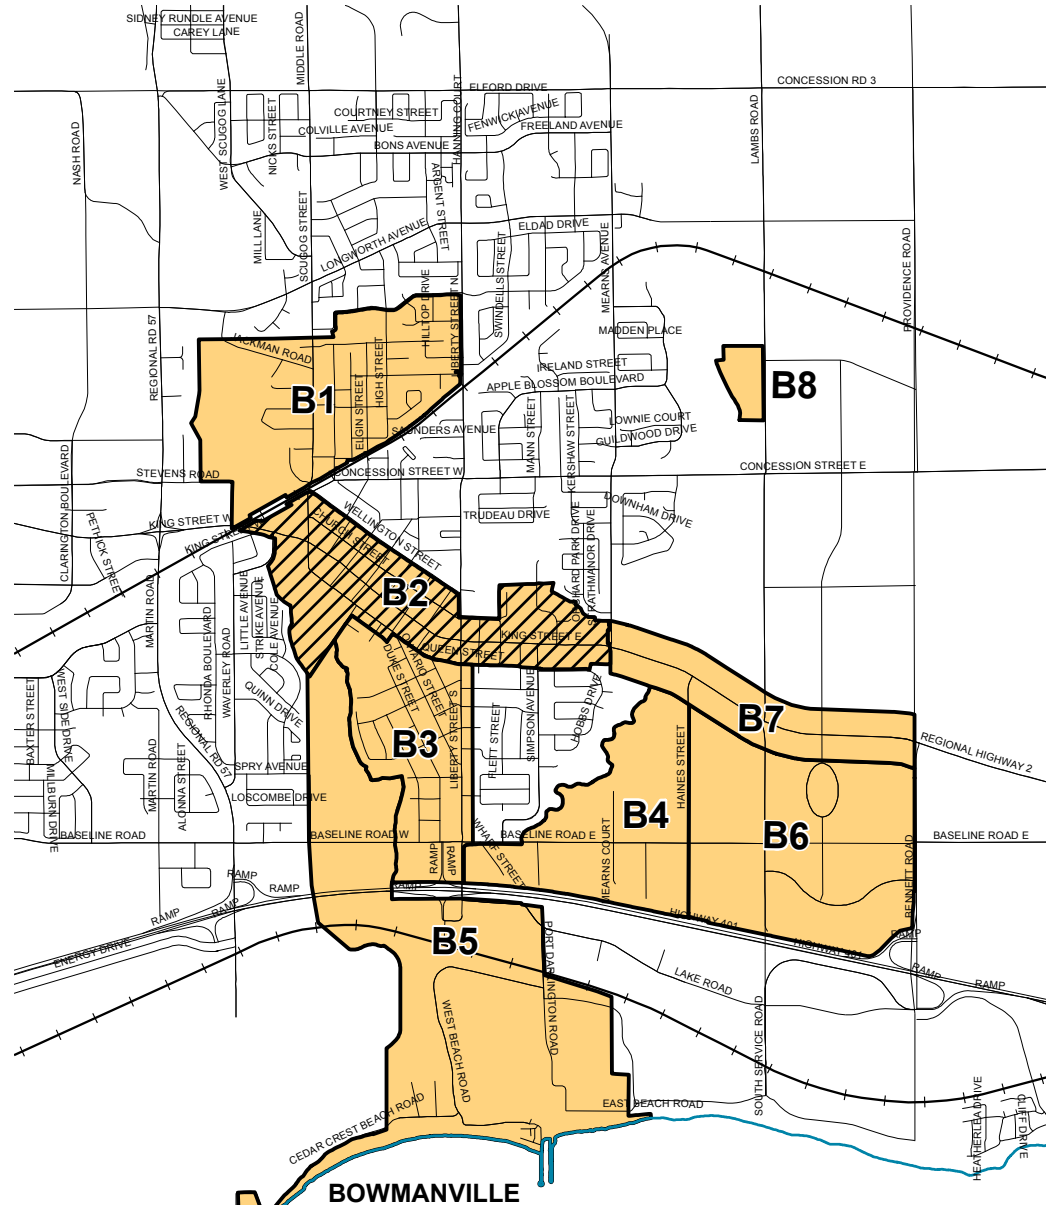

COURTICE

CLARINGTON ENERGY BUSINESS PARK

BOWMANVILLE

NEWCASTLE VILLAGE

ORONO

HAMPTON

MITCHELL CORNERS

NEWTONVILLE

- COMPLETED COMMUNITY IMPROVEMENT PLAN
- COMMUNITY IMPROVEMENT PROJECT AREA