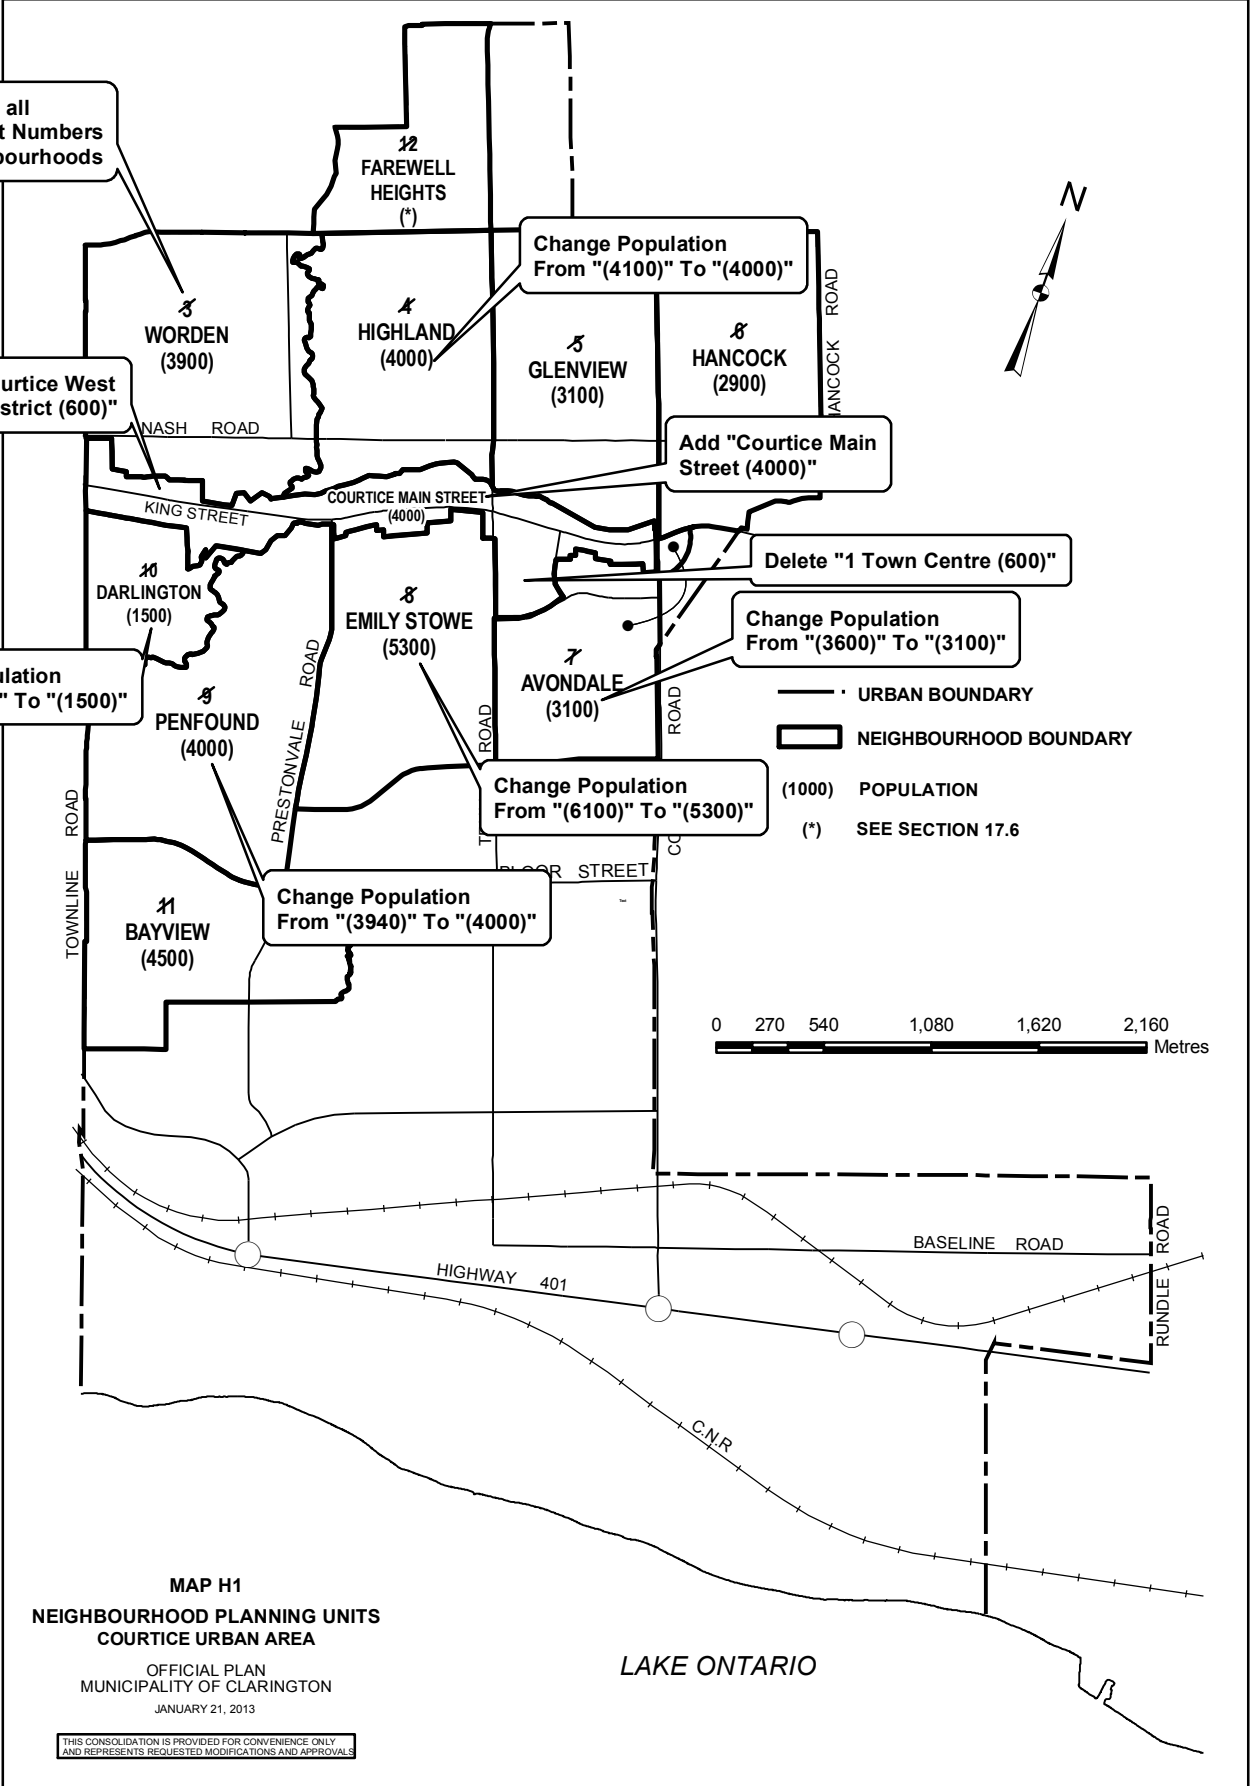

Exhibit "B", Amendment No. 89 To The Municipality Of Clarington Official Plan, Map H1, Neighbourhood Planning Units, Courtice Urban Area

Delete all Planning Unit Numbers for all Neighbourhoods

Delete "2 Courtice West Shopping District (600)"

Change Population From "(2400)" To "(1500)"

Change Population From "(4100)" To "(4000)"

Add "Courtice Main Street (4000)"

Delete "1 Town Centre (600)"

Change Population From "(3600)" To "(3100)"

Change Population From "(6100)" To "(5300)"

Change Population From "(3940)" To "(4000)"

- URBAN BOUNDARY
- ▭ NEIGHBOURHOOD BOUNDARY
- (1000) POPULATION
- (*) SEE SECTION 17.6

MAP H1
NEIGHBOURHOOD PLANNING UNITS
COURTICE URBAN AREA
OFFICIAL PLAN
MUNICIPALITY OF CLARINGTON
JANUARY 21, 2013

LAKE ONTARIO